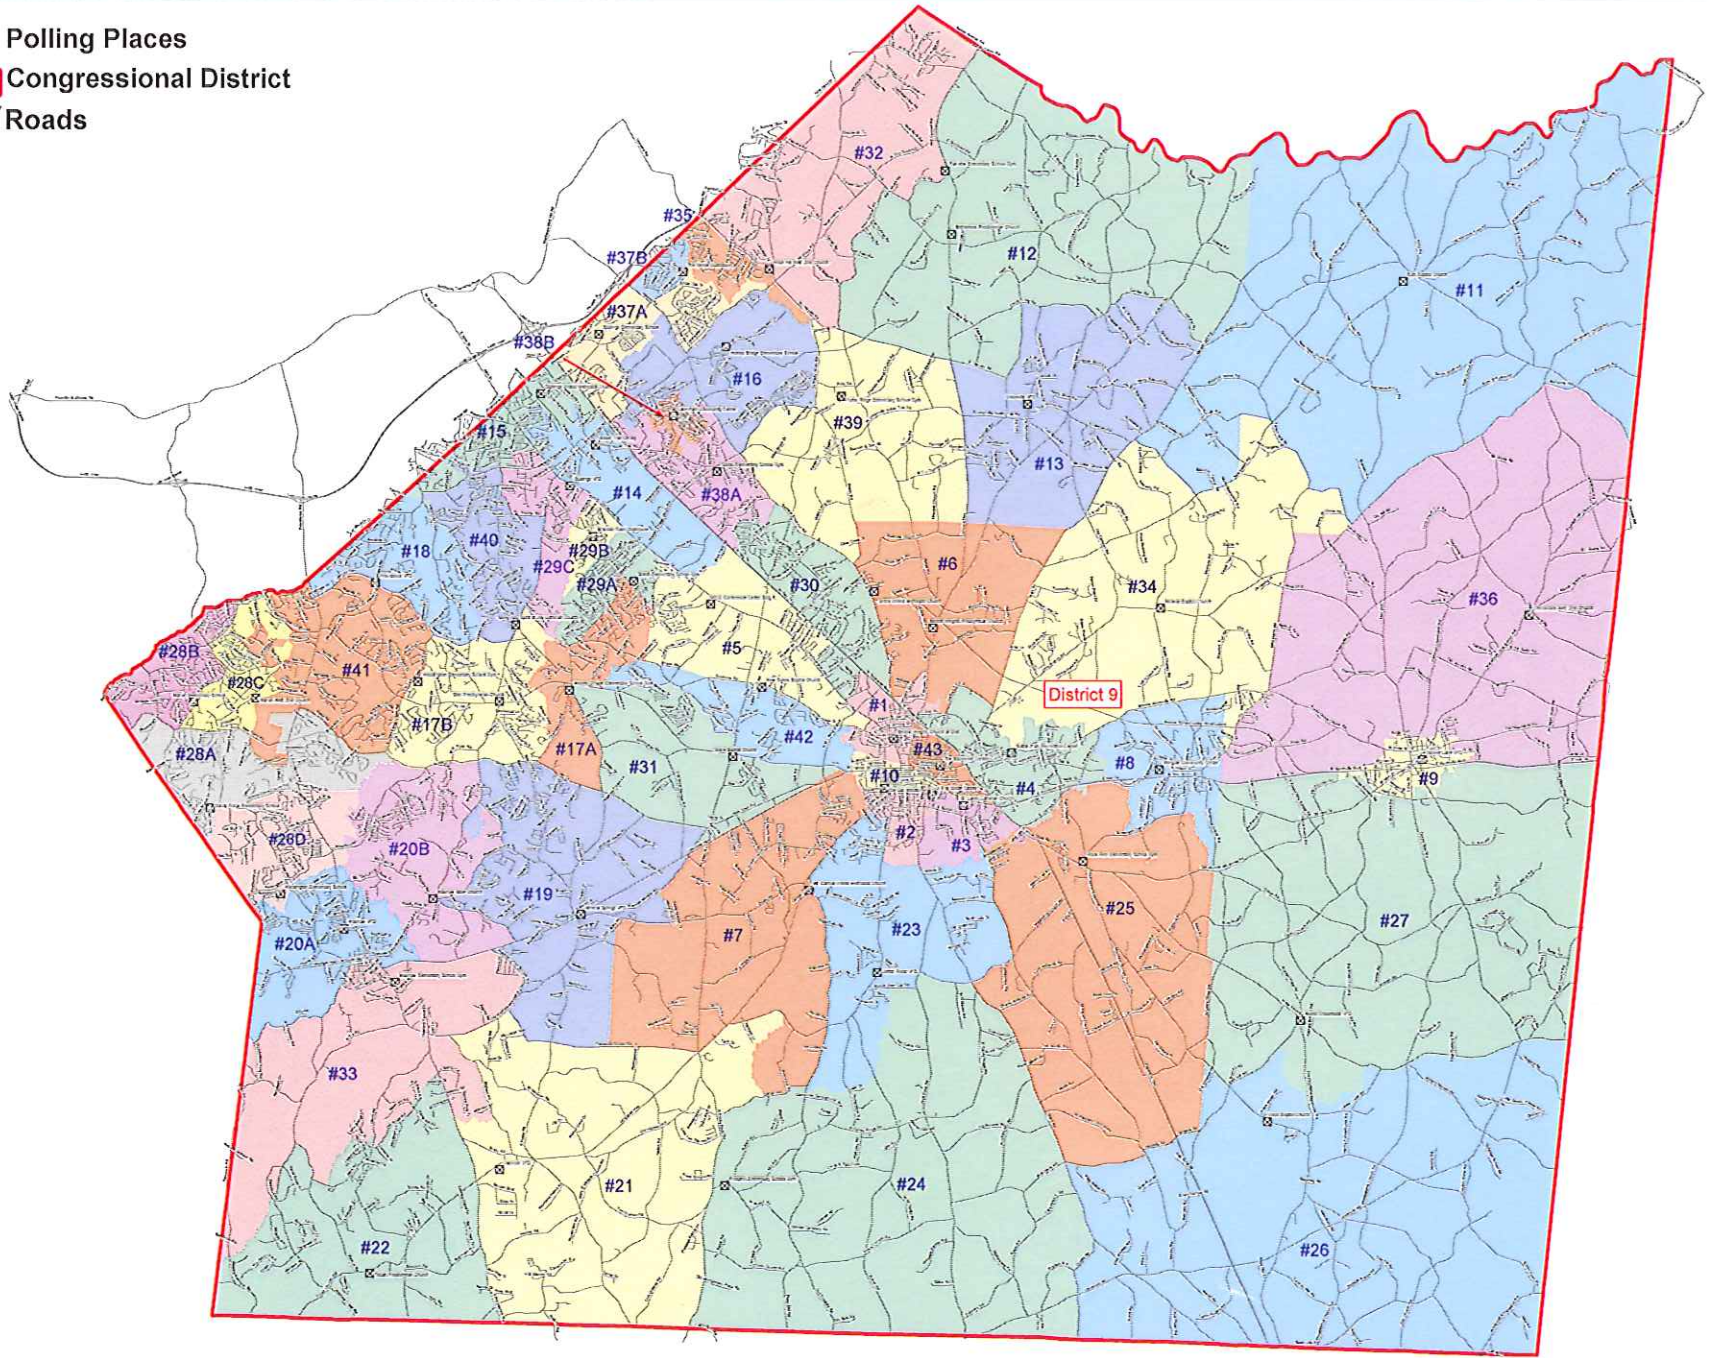

- Polling Places
- Congressional District
- Roads

UNION COUNTY CONGRESSIONAL DISTRICT